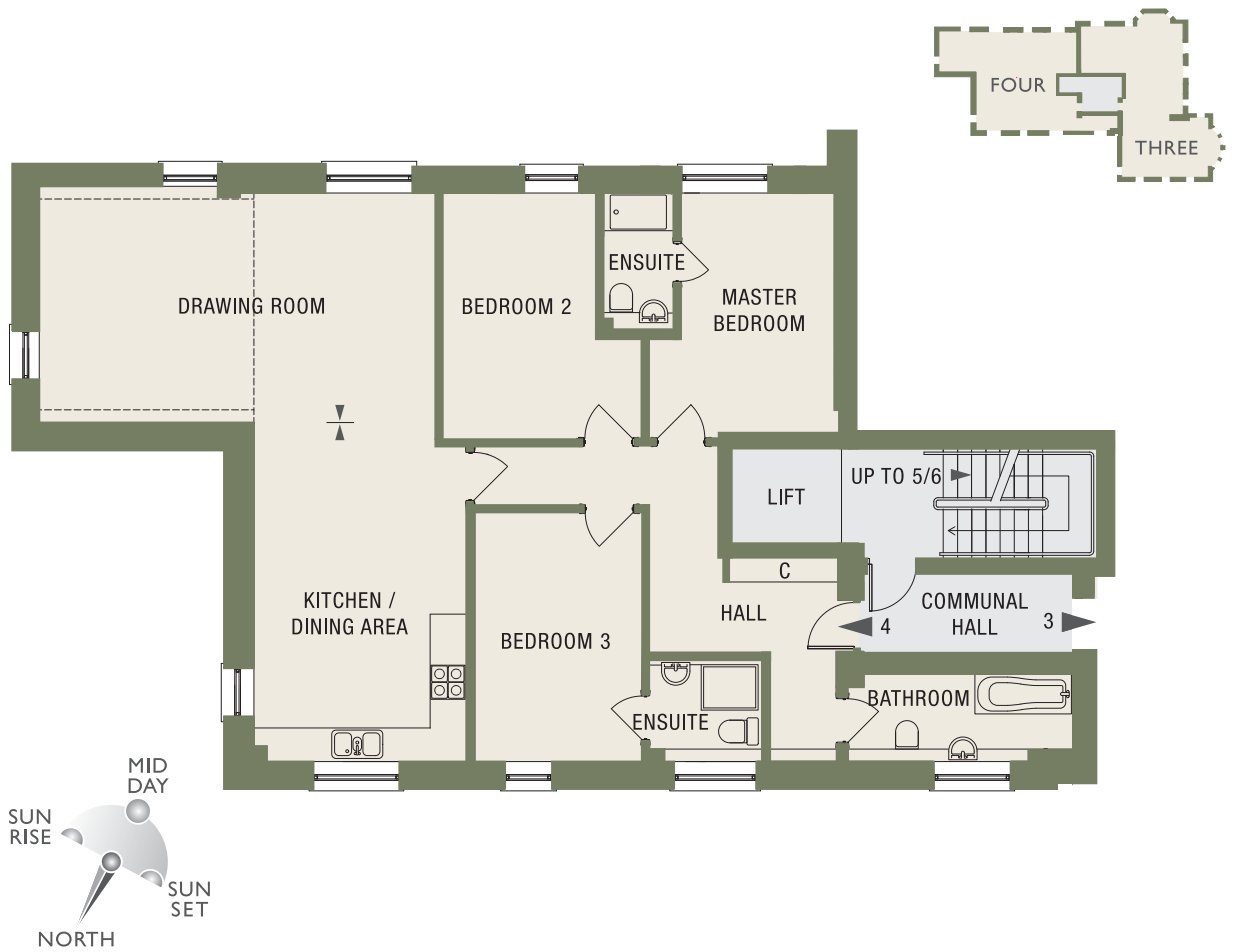

FOUR - THE OLD HOTEL

FIRST FLOOR CONVERTED THREE BEDROOM APARTMENT

FIRST FLOOR

Dimensions	Metric	Imperial	Dimensions	Metric	Imperial
Kitchen/Dining Area	3.5m x 6.0m	11'7" x 19'10"	Master Bedroom	3.5m x 4.3m	11'7" x 14'1"
Drawing Room	6.7m x 4.1m	22'1" x 13'5"	Bedroom 2	3.4m x 4.3m	11'2" x 14'1"
			Bedroom 3	2.9m x 4.3m	9'6" x 14'1"

Gross Internal Area: 114 Sq m / 1,227 Sq ft